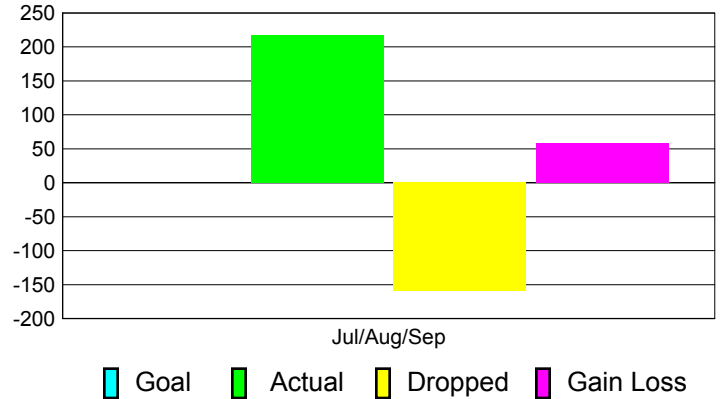

### YTD Status Quo Clubs 2012-2013

Status Quo Clubs Compared to Status Quo Members

## MEMBERSHIP

**Membership Results  
2012-2013**

**Membership  
2011-2012**

Month	Net Memb Goal	Actual New Memb	Actual Dropped Memb	Gain/Loss of Memb	Gain/Loss of Memb
Jul/Aug/Sep		217	-159	58	415
<b>Totals</b>		<b>217</b>	<b>-159</b>	<b>58</b>	<b>415</b>

### Membership Results 2012-2013

Goal, New, Dropped, Gain/Loss

### Comparison of Membership Gain/Loss

Current Year Compared to the Previous Year