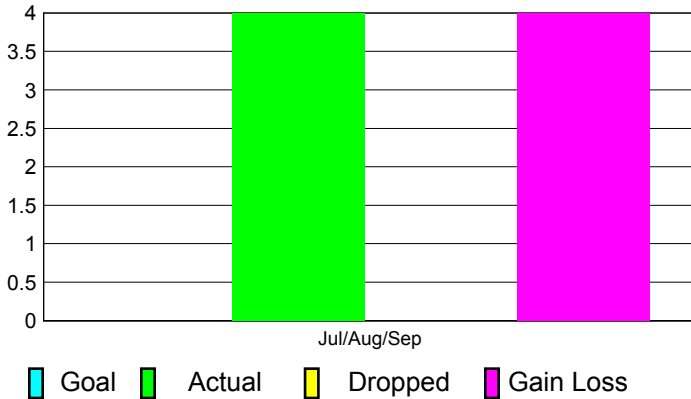

## CLUBS

**Club Results  
2012-2013**

**Clubs  
2011-2012**

Month	New Club Goal	Actual New Clubs	Actual Dropped Clubs	Gain/Loss of Clubs	Gain/Loss of Clubs
Jul/Aug/Sep		4	0	4	18
<b>Totals</b>		<b>4</b>	<b>0</b>	<b>4</b>	<b>18</b>

### Club Results 2012-2013

Goal, New, Dropped, Gain/Loss

### Comparison of Club Gain/Loss

Current Year Compared to the Previous Year