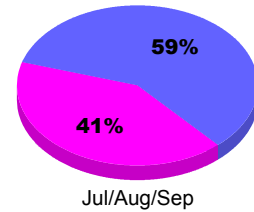

Gender Comparison 2012-2013