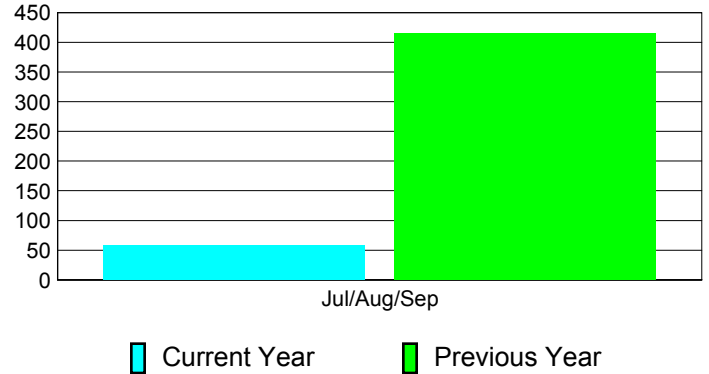

Comparison of Membership Gain/Loss

Current Year Compared to the Previous Year