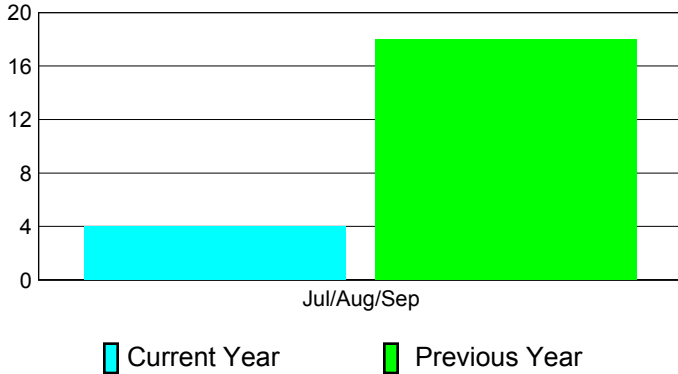

Comparison of Club Gain/Loss

Current Year Compared to the Previous Year